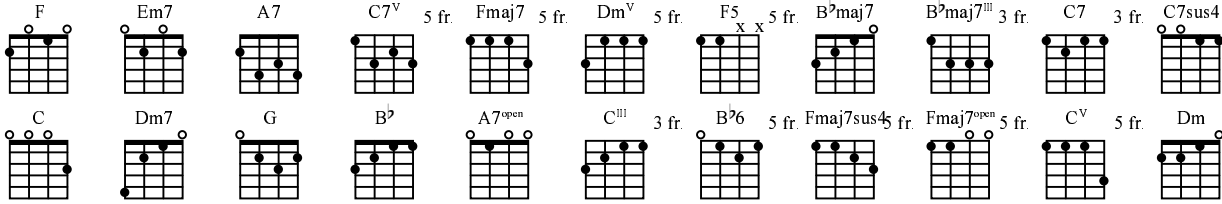

YESTERDAY

As recorded by (Inspired by a Herb Ohta Version)

Transcribed by Dominator
Tune Ukulele - GCEA

Words and Music by John Lennon & Paul McCartney
Arranged by Dominator

♩ = 80
F
8va

Em7 A7 C7v Fmaj7 DmV

1

Gtr I

T	3	1	1	0	0	0	0	2	0	2	4	5	7	8	7	5	5	5	5
A	0	0	0	0	0	0	0	0	0	2	3	4	6	7	5	5	5	5	5
B	2	0	0	0	0	0	0	0	0	2	4	7	7	5	5	5	5	5	5

Bbmaj7 Bbmaj7III C7 C7sus4 F C Dm7 G

4

T	0	5	3	1	0	0	3	0	0	2	0	0	2	0	0	2	0	0	2
A	1	5	3	1	0	0	1	0	0	1	0	0	0	0	0	0	0	0	2
B	3	5	3	0	0	0	0	0	0	0	0	0	0	0	0	0	0	0	0

Bb F Em7 A7open

7

T	1	0	0	0	0	0	0	2	2	2	2	0	0	0	0	0	0	0	0
A	1	0	0	0	0	0	0	0	0	0	0	0	0	0	0	0	0	0	0
B	3	2	2	2	2	2	2	0	0	0	0	0	0	0	0	0	0	0	0

Dm CIII Bb Fmaj7sus4 C Fmaj7open

9

T	0	3	5	7	5	7	5	3	5	0	(0)	0	0	0	0	0	0	0	0
A	1	3	6	6	6	6	6	0	0	0	(0)	0	0	0	0	0	0	0	0
B	2	4	5	5	5	5	5	0	5	5	(5)	5	5	5	5	5	5	5	5